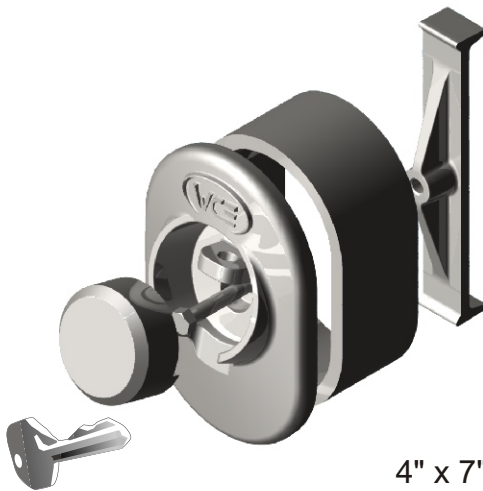

West Coast Engineering Group

“THE BULLDOG”

It'll take a bite out of wire theft!

NEW

from
West Coast Engineering
“The Bulldog”
Lockable Hand Hole Cover

- Shatter resistant cast construction
- Shackless key lock which can't be removed
- Easy lock in/lock out
- Rugged cast back bar
- Fits standard 4" x 7" hand hole

Available in
4" x 7" Regular Size Cat #TPHH-COV-PL
4" x 7" Oversize (Max OD opening 8") Cat# TPHH-COV-PL-OS

www.wceng.com

Delta, BC:
West Coast Engineering Group Ltd.
7984 River Road,
Delta, BC V4G 1E3
Canada
Telephone: 604-946-1256
Fax: 604-946-1203