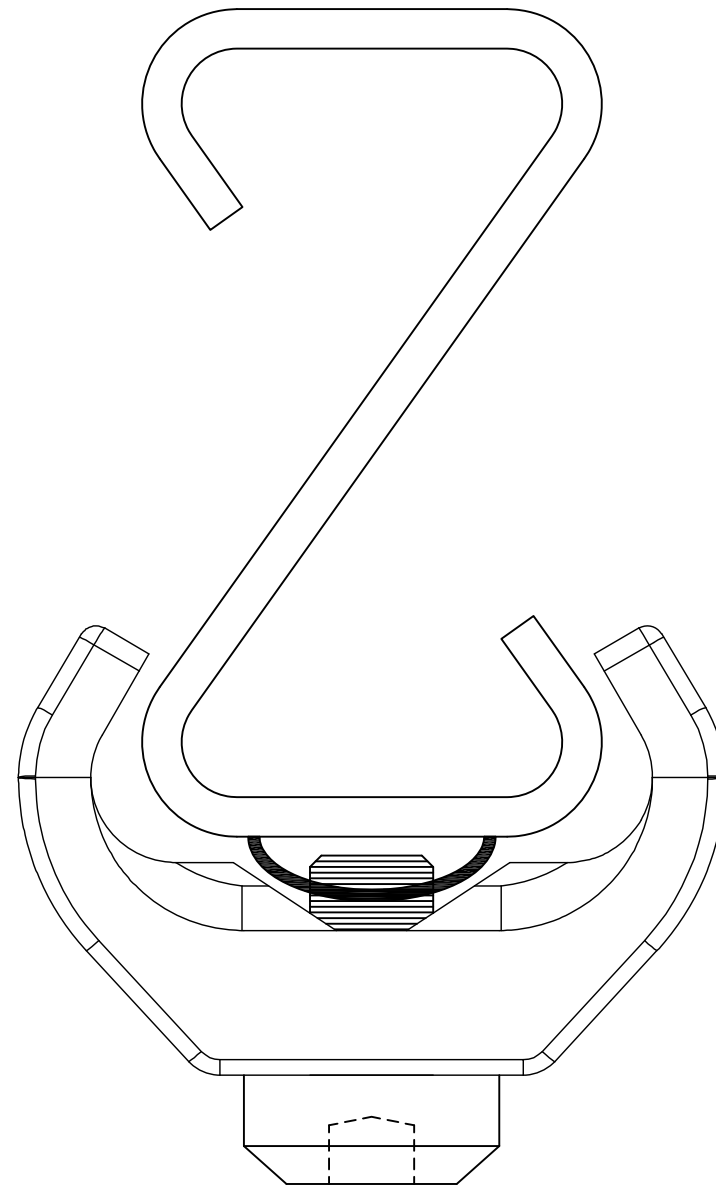

Z-POST & CARRIAGE ASSEMBLY
ISOMETRIC VIEW

Z-POST & CARRIAGE ASSEMBLY
PLAN VIEW

Z-POST & CARRIAGE ASSEMBLY
SIDE VIEW

TO BE READ IN CONJUNCTION WITH EZY-SM-005

REV	DATE	DESCRIPTION	DRAWN	CHECKED	APPROVED
3	01-04-2015	NAME CHANGE (4)	LG	LG	LG
2	13-01-2015	DIM MOD	DJB	LG	LG
1	11-12-2014	DIM CORRECTION	DJB	LG	

DRAWING NUMBER	REFERENCE DRAWINGS

	NAME	DATE
DRAWN	DJB	01/12-2014
CHECKED	LG	10/12/2014
APPROVED		
SCALE	NTS	
SIZE	A1	

INGAL CIVIL PRODUCTS
 57-65 AIRDS ROAD
 MINTO, N.S.W
 AUSTRALIA 2566
 PH. +61 2 9827 3333
 FAX +61 2 9827 3300
 www.ingalcivil.com.au

INGAL CIVIL PRODUCTS
 MADE IN AUSTRALIA

DRAWING AND CONTENTS ARE COPYRIGHT TO
 INGAL CIVIL PRODUCTS AND CAN ONLY BE USED
 WITH PRIOR WRITTEN CONSENT FROM INGAL CIVIL
 PRODUCTS

PROJECT	TITLE
EZY-GUARD 4	ASSEMBLY DETAIL 787mm RAIL HEIGHT