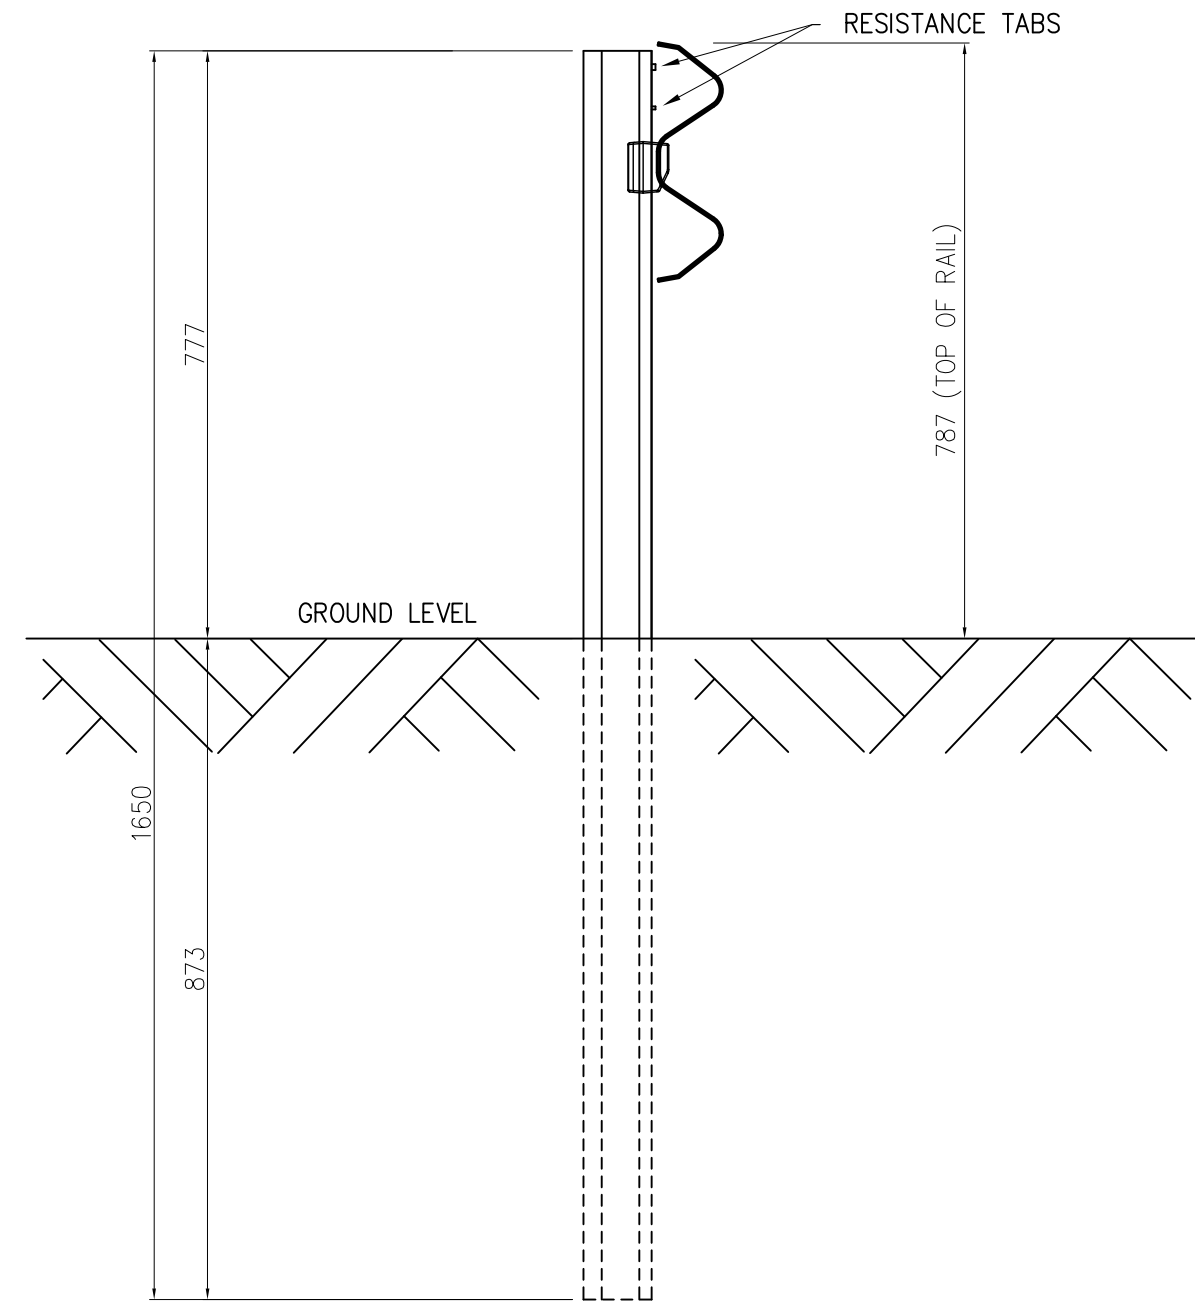

Z-POST & CARRIAGE ASSEMBLY
ISOMETRIC VIEW

Z-POST & CARRIAGE ASSEMBLY
PLAN VIEW

Z-POST & CARRIAGE ASSEMBLY
SIDE VIEW

TO BE READ IN CONJUNCTION WITH EZY-SM-005

REV	DATE	DESCRIPTION	DRAWN	CHECKED	APPROVED
3	01-04-2015	NAME CHANGE (4)	LG	LG	LG
2	13-01-2015	DIM MOD	DJB	LG	LG
1	11-12-2014	DIM CORRECTION	DJB	LG	

DRAWING NUMBER	REFERENCE DRAWINGS

	NAME	DATE
DRAWN	DJB	01/12-2014
CHECKED	LG	10/12/2014
APPROVED		
SCALE	NTS	
SIZE	A1	

INGAL CIVIL PRODUCTS
 57-65 AIRDS ROAD
 MINTO, N.S.W
 AUSTRALIA 2566
 PH. +61 2 9827 3333
 FAX +61 2 9827 3300
 www.ingalcivil.com.au

INGAL CIVIL PRODUCTS
 MADE IN AUSTRALIA

DRAWING AND CONTENTS ARE COPYRIGHT TO
 INGAL CIVIL PRODUCTS AND CAN ONLY BE USED
 WITH PRIOR WRITTEN CONSENT FROM INGAL CIVIL
 PRODUCTS

PROJECT	TITLE
EZY-GUARD 4	ASSEMBLY DETAIL 787mm RAIL HEIGHT

INGAL CIVIL PRODUCTS REFERENCE No.	DRAWING No.
	EZY-SM-034