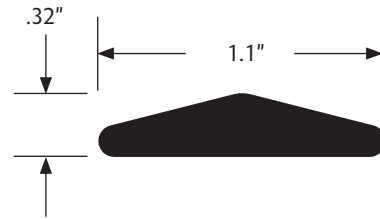

Pedestal Marker

PM

Versatile, durable and visible

The pedestal marker is Carsonite's reliable snow pole with a bracket attached that allows easy attachment to existing pedestal installations, provide high visibility during periods of snowfall to motorists and snow plows.

How to Order:

PM 12

Product number

072

Length (in.)

See chart for availability by color.

Color (See chart below)

04