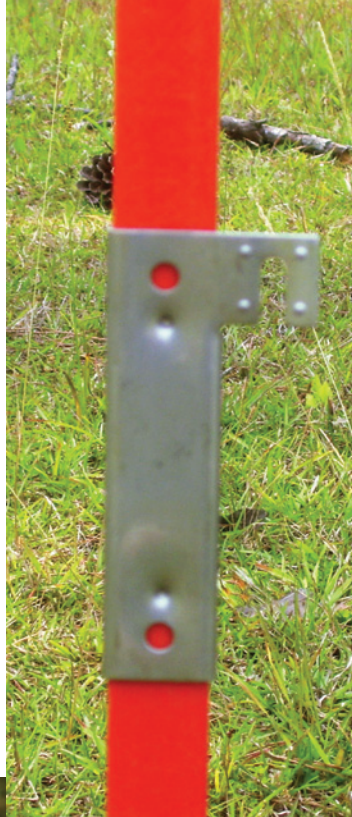

Pedestal Marker

PM

Versatile, durable and visible

The pedestal marker is Carsonite's reliable snow pole with a bracket attached that allows easy attachment to existing pedestal installations, provide high visibility during periods of snowfall to motorists and snow plows.

How to Order:

PM 12

Product number

072

Length (in.)

See chart for availability by color.

Color (See chart below)

04