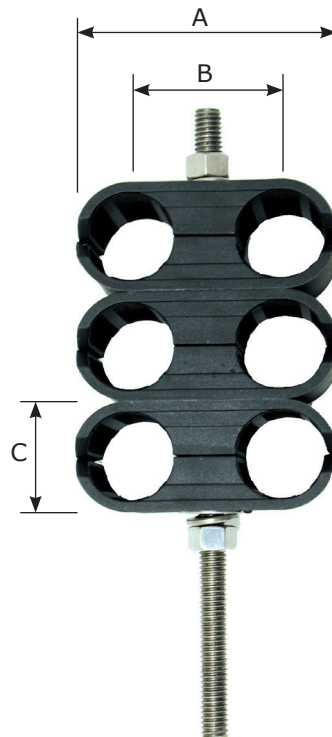

Coax Blocks

COAX ACCESSORIES COAX BLOCKS

Features:

- Allows cable attachment using 3/8" hardware (not included)
- Stackable to allow up to 6 runs of cable per attachment point
- Locking dimples hold the blocks in place when stacked
- Interior ribs and increased width for superior cable retention

Construction:

- Injection moulded from UV-resistant polypropylene for long-term outdoor durability

Design Criteria:

- Can be used outdoors or indoors

Part #	Cable Size & Type	U of M	A	B	C
CXB14	1/4" Cable (6-8mm)	10 pack	1-1/4"	3/4"	5/8"
CXB12	1/2" Corrugated	10 pack	2-1/4"	1-1/2"	1"
CXB78	7/8" Corrugated	10 pack	3"	2"	1-1/2"
CXB114	1-1/4" Corrugated	10 pack	4-1/4"	2-1/2"	2"