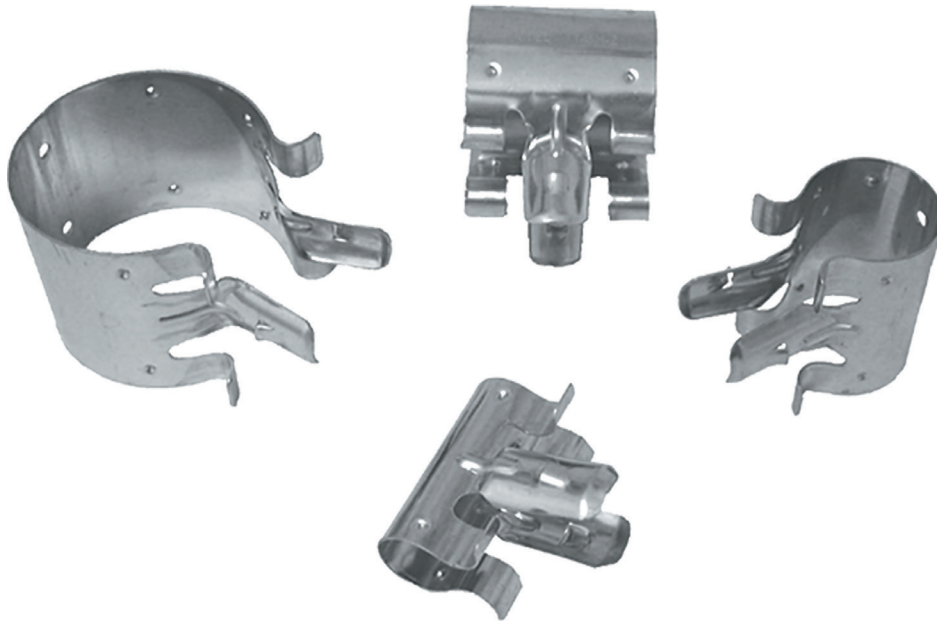

True-Grip™ Snap-Ins

COAX ACCESSORIES SNAP-INS

Features:

- Allow cable attachment without the need for hardware
- Plugs into 3/4" holes in steel up to .160" thick

Construction:

- Constructed from high grade 304 stainless steel for maximum corrosion protection
- Part is tumbled and cleaned to remove burrs and oil

Design Criteria:

- Can be used outdoors or indoors

Part #	Cable Size & Type	U of M
12SH-3	1/2" Corrugated & Commscope	10 pack
78SH-3	7/8" Corrugated	10 pack
114SH-3	1-1/4" Corrugated	10 pack