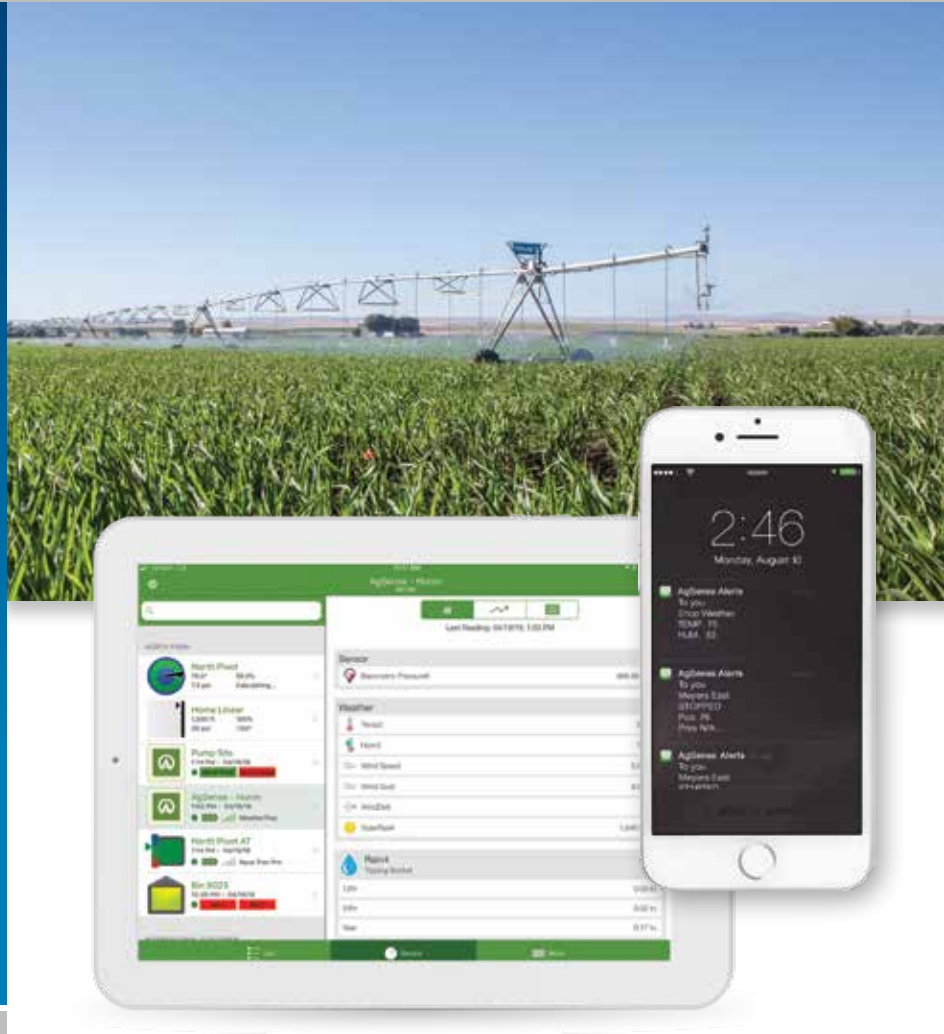

Your Eyes in the Storm (and Everywhere Else).

The new Valley[®] Weather Station is an important agronomic tool, not only for detecting current and historical weather conditions, but also for assisting with other aspects of the farm, like soil moisture management and irrigation scheduling.

Comes Standard with:

- Valley telemetry to view weather data anytime, anywhere via the web or mobil apps from AgSense[®], a Valley brand
- Integrated sensors and enclosure with a built-in solar panel enclosure with a built-in solar panel
- Sensors for wind direction, wind speed, temperature, humidity, rain, barometric pressure and solar radiation
- Mounting hardware to mount on a tripod, pole or t-post (tripod/pole/t-post not included)

In addition to the standard weather inputs, the Valley Weather Station can read:

- A second rain bucket or an ET gauge (choose one)
- A second temperature sensor (e.g., indoor temperature, outdoor temperature, soil temperature, etc.)
- A flowmeter

Weather Station benefits include:

- Easy installation – a simplified wiring process makes for a quick setup time.
- Quick access – weather data is displayed alongside your irrigation, soil moisture and grain bin data, all on the same dashboard.
- More productivity – real-time text message alerts about changing weather conditions can improve your labor and farm machine efficiency, allowing you to allocate resources where they're needed most.
- Informed decisions – having easy access to real-time heat, humidity and frost conditions will result in better decision making during harvest and when working with livestock.
- Increased accuracy – wind data keeps expensive chemicals where you need them when spraying crops.
- Field-specific data – receive information directly from your field.
- Peace of mind – sleep easier, save trips to the field and use water more efficiently by receiving alerts about changing weather conditions.