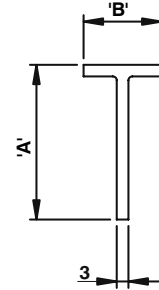

# GRATING AND "T" BAR PROFILES

All measurements in mm

**Hi-Light**  
INDUSTRIES PTY LTD

"T" BAR GRATING, LARGE SUPPORT AREA FOR COMFORT UNDERFOOT  
SERRATED FOR ADDED GRIP AND COMPLIANT WITH AS1428.1 (1998) DESIGN FOR ACCESS AND MOBILITY (WHEELCHAIR ACCESS)

## SECTION VIEW

PLAIN "T" SECTION SUITED TO BALUSTRADE INFILL OR SHELVING

'A' SECTION No.  
25  
'B' SECTION No.  
20  
HAT25203

**HA325 grating with aluminium expanded mesh and DAN007 extruded aluminium fixing clip**