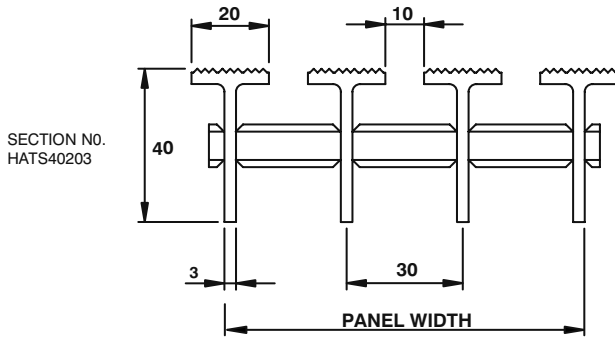

# GRATING AND "T" BAR PROFILES

All measurements in mm

**Hi-Light**  
INDUSTRIES PTY LTD

"T" BAR GRATING, LARGE SUPPORT AREA FOR COMFORT UNDERFOOT  
SERRATED FOR ADDED GRIP AND COMPLIANT WITH AS1428.1 (1998) DESIGN FOR ACCESS AND MOBILITY (WHEELCHAIR ACCESS)

## SECTION VIEW

PLAIN "T" SECTION SUITED TO BALUSTRADE INFILL OR SHELVING

'A' SECTION No.  
25  
'B' SECTION No.  
20  
HAT25203

**HA325 grating with aluminium expanded mesh and DAN007 extruded aluminium fixing clip**