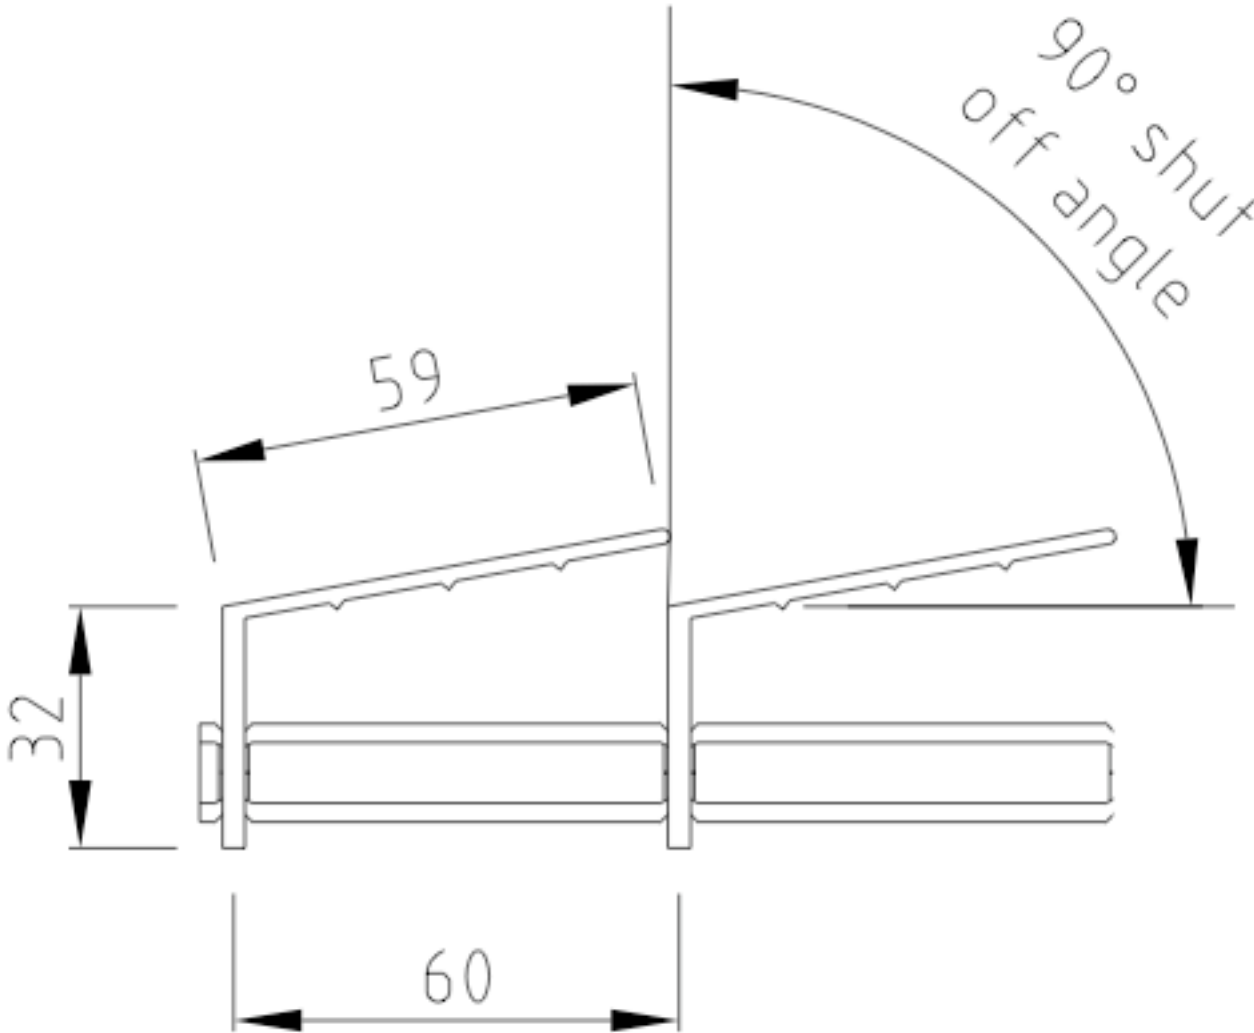

SS323/60/100° louvre shut-off angle

SSA-03 Louvre