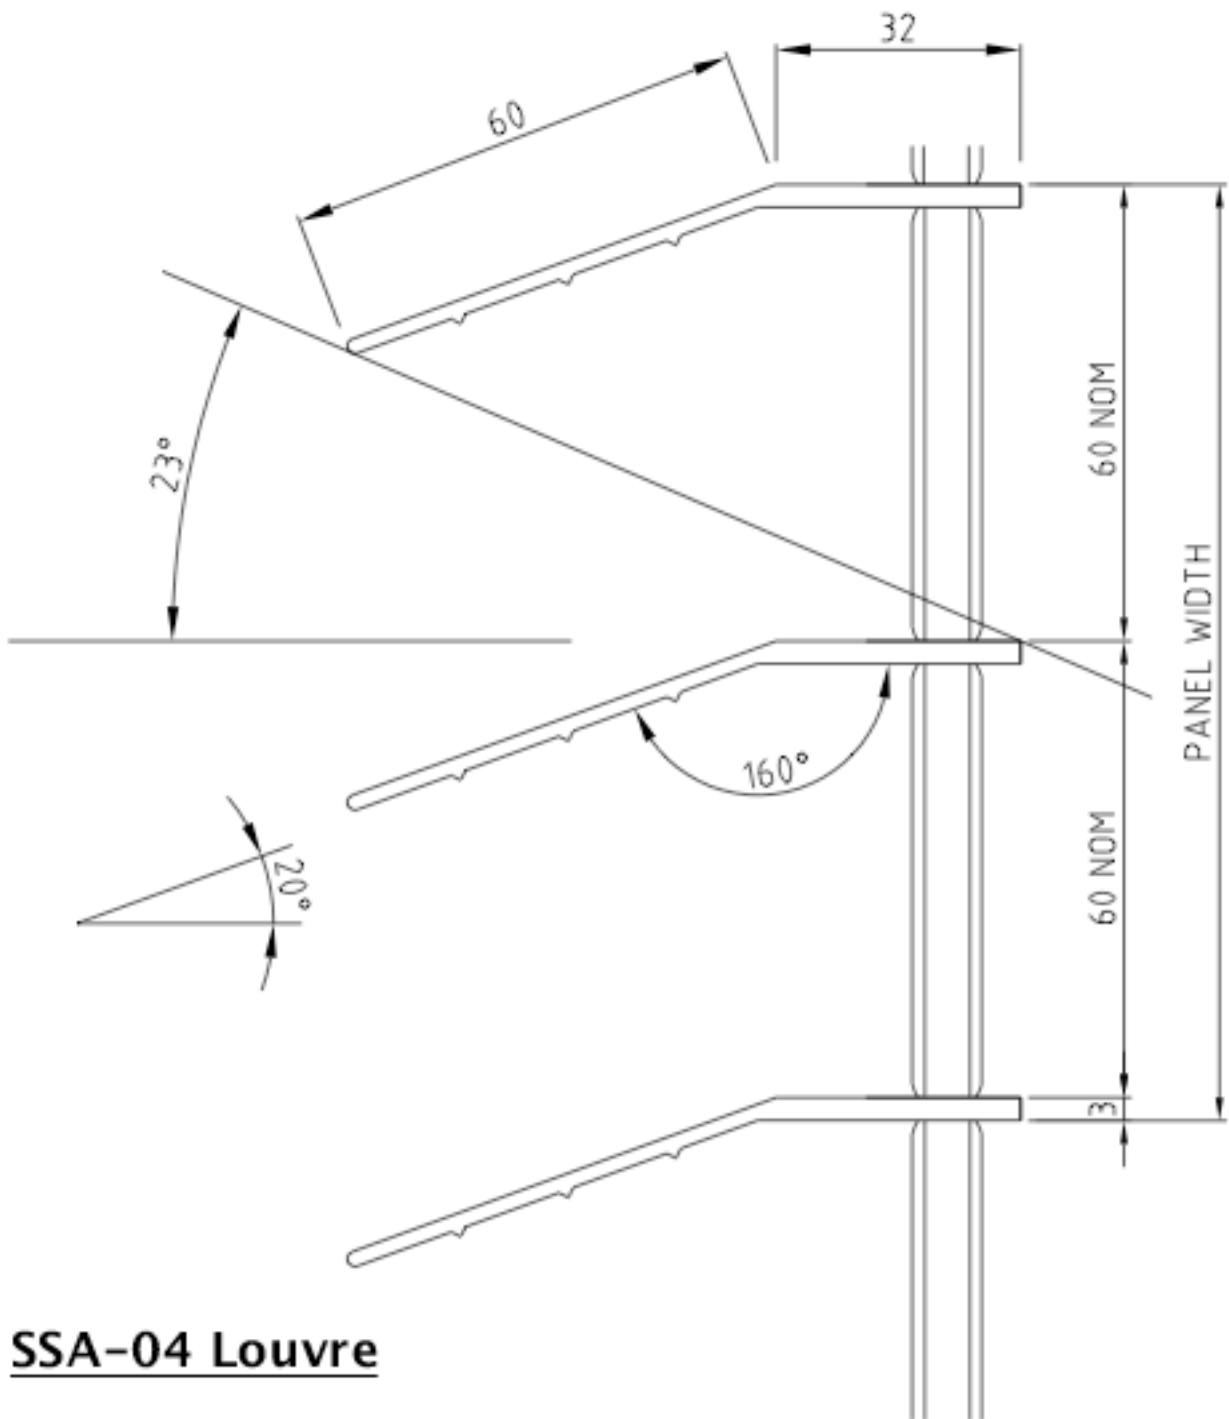

**SS323/60/160° louvre shut-off angle**

**SSA-04 Louvre**