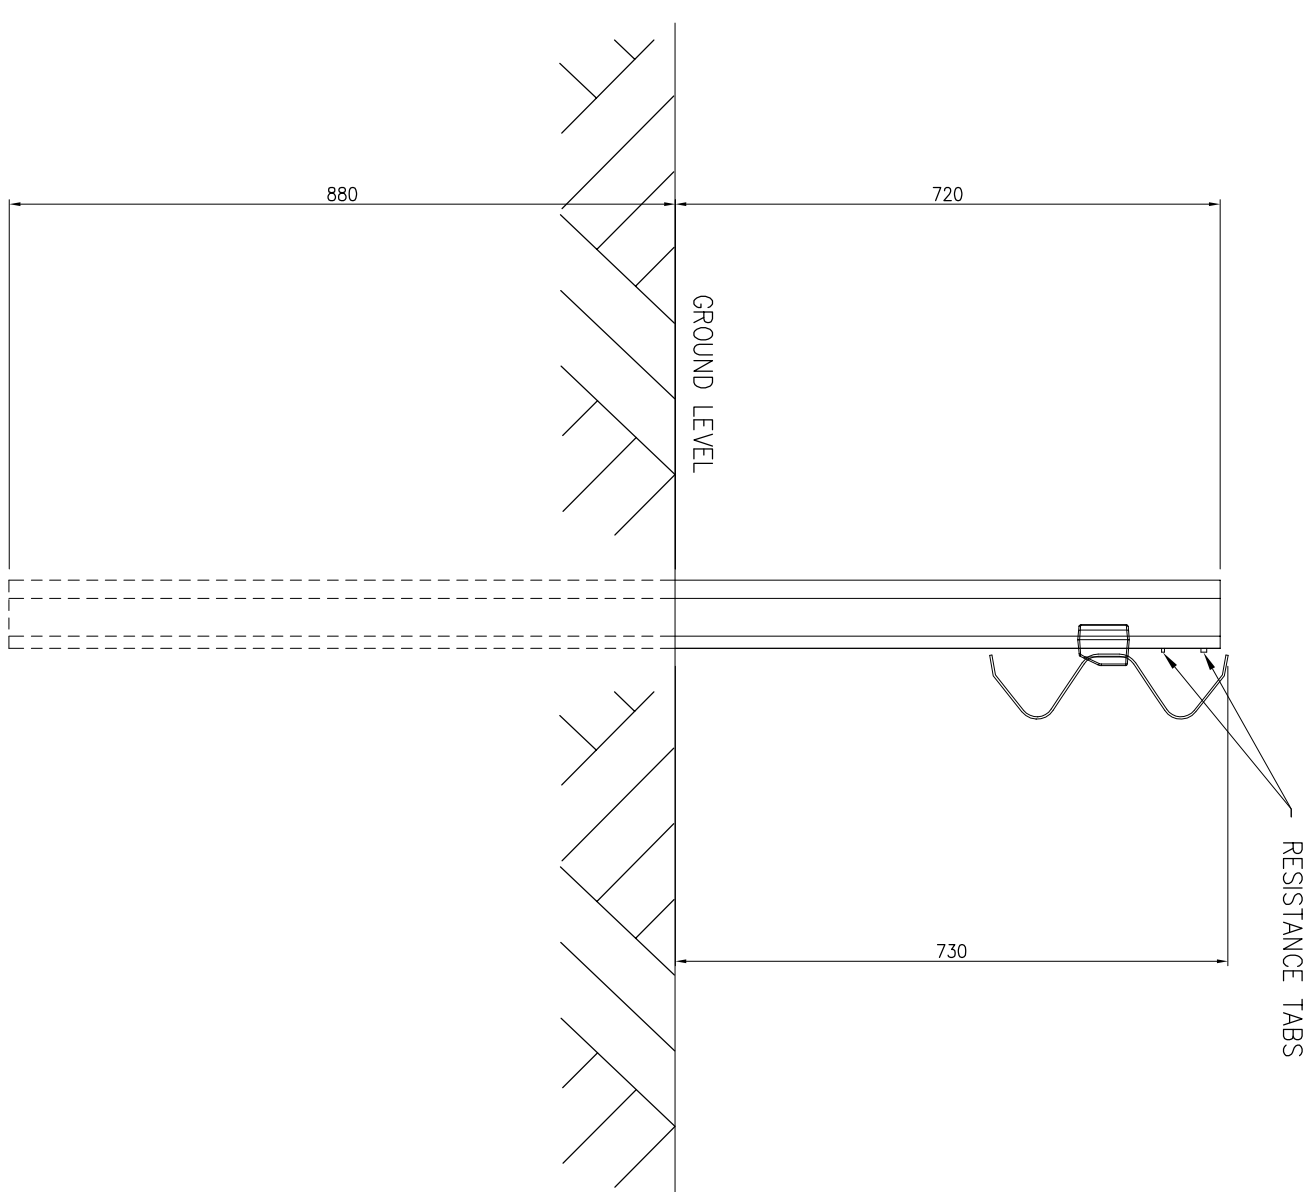

Z-POST & CARRIAGE ASSEMBLY
ISOMETRIC VIEW

Z-POST & CARRIAGE ASSEMBLY
PLAN VIEW

Z-POST & CARRIAGE ASSEMBLY
SIDE VIEW

REVISIONS			
REV	DATE	DESCRIPTION	DRAWN
0	01/04/11	ISSUED FOR INFORMATION	DJB

REFERENCES	
DRAWING NUMBER	REFERENCE DRAWINGS