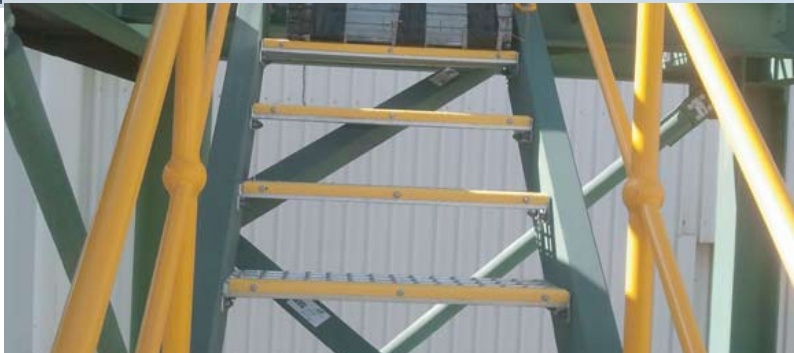

### WebGrip™ Stair Nosing

Providing increased safety and visibility WebGrip Stair nosings are designed to cover any slippery, worn or broken step surfaces.

- Suitable for all stair surfaces; Metal, Concrete, Masonry or Timber
- Bright Safety Yellow non-slip coating for maximum visibility

EG. SILICON CARBIDE ABRASIVE  
YELLOW

HEX HD TEK SCREW  
12-24x20 MS GALV.(C350MG)  
OR  
3/16" LONG SS POP RIVET x 9.5  
(Aluminium & SSteel)

Product Code	Description	Extra Description
C350MG	Webgrip nosing fastener (Mild Steel)	Hex head Tek screw 12-24x20 MS Galvanized
C402SM	Webgrip nosing fastener (Alum & SSteel)	3/16" long x 9.5mm SS pop rivet