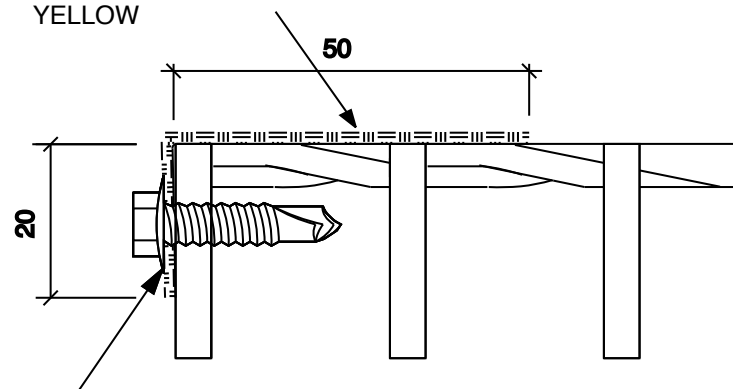

### WebGrip™ Stair Nosing

Providing increased safety and visibility WebGrip Stair nosings are designed to cover any slippery, worn or broken step surfaces.

- Suitable for all stair surfaces; Metal, Concrete, Masonry or Timber
- Bright Safety Yellow non-slip coating for maximum visibility

Product Code	Description	Fixing Holes
NAB0.5	WebGrip Nosing 50x20x430	2
NAB1	WebGrip Nosing 50x20x580	2
NAB2	WebGrip Nosing 50x20x730	3
NAB3	WebGrip Nosing 50x20x880	3
NAB4	WebGrip Nosing 50x20x1030	3
NAB5	WebGrip Nosing 50x20x1180	3
CBN6	WebGrip Nosing 80x20x450	2
CBN7	WebGrip Nosing 80x20x600	2
CBN8	WebGrip Nosing 80x20x750	3
CBN9	WebGrip Nosing 80x20x900	3
CBN10	WebGrip Nosing 80x20x1200	3
CBN11	WebGrip Nosing 100x20x450	2
CBN12	WebGrip Nosing 100x20x600	2
CBN13	WebGrip Nosing 100x20x750	3
CBN14	WebGrip Nosing 100x20x900	3
CBN15	WebGrip Nosing 100x20x1200	3
CBN16	WebGrip Nosing 130x20x450	4
CBN17	WebGrip Nosing 130x20x600	6
CBN18	WebGrip Nosing 130x20x750	6
CBN19	WebGrip Nosing 130x20x900	6
CBN20	WebGrip Nosing 130x20x1200	6
CBN21	WebGrip Nosing 180x20x450	4
CBN22	WebGrip Nosing 180x20x600	4
CBN23	WebGrip Nosing 180x20x750	6
CBN24	WebGrip Nosing 180x20x900	6
CBN25	WebGrip Nosing 180x20x1200	6
CBN26	WebGrip Nosing 220x20x450	4
CBN27	WebGrip Nosing 220x20x600	4
CBN28	WebGrip Nosing 220x20x750	6
CBN29	WebGrip Nosing 220x20x900	6
CBN30	WebGrip Nosing 220x20x1200	6

### Fixing Instructions

- If electing to drill your own fixing holes, mark hole positions and drill through from the underside surface
- Ensure there are sufficient holes to anchor the nosing firmly to the base structure

EG. SILICON CARBIDE ABRASIVE  
YELLOW

HEX HD TEK SCREW  
12-24x20 MS GALV.(C350MG)  
OR  
3/16" LONG SS POP RIVET x 9.5  
(Aluminium & SSteel)

Product Code	Description	Extra Description
C350MG	Webgrip nosing fastener (Mild Steel)	Hex head Tek screw 12-24x20 MS Galvanized
C402SM	Webgrip nosing fastener (Alum & SSteel)	3/16" long x 9.5mm SS pop rivet