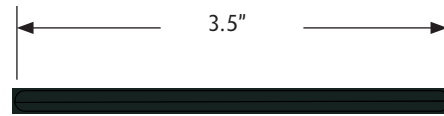

Cable Guardrail Delineator™

GCGR

For cable guardrails

Designed for easy installation on cable guardrails, these recycled dual sided delineators can be attached to steel supports with double sided tape. Also available with holes for attachment to wood and other structures.

How to Order:

GCGR 3014 01

Product number

Color	Standard Lengths (in.)
01-White	14

Other lengths and colors are available. Contact your representative.

Reflective sheeting sold separately.

Material: Polycarbonate
Options and Accessories: Reflective sheeting
Stock or custom decals
Double-sided Adhesive Tape