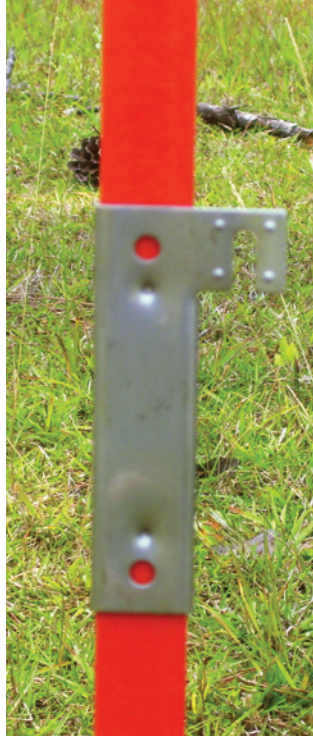

Pedestal Marker

PM

Versatile, durable and visible

The Pedestal Marker is Carsonite's special snow pole for utilities. It incorporates a bracket that attaches to pedestal installations, providing high visibility during periods of snowfall, warning motorists and snowplows.

How to Order:

PM 12

Product number

072

Length (in.)

See chart for availability by color.

Color (See chart below)

04