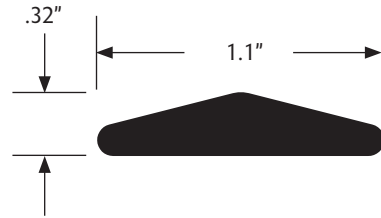

Pedestal Marker

PM

Versatile, durable and visible

The Pedestal Marker is Carsonite's special snow pole for utilities. It incorporates a bracket that attaches to pedestal installations, providing high visibility during periods of snowfall, warning motorists and snowplows.

How to Order:

PM 12

Product number

072

Length (in.)

See chart for availability by color.

Color (See chart below)

04