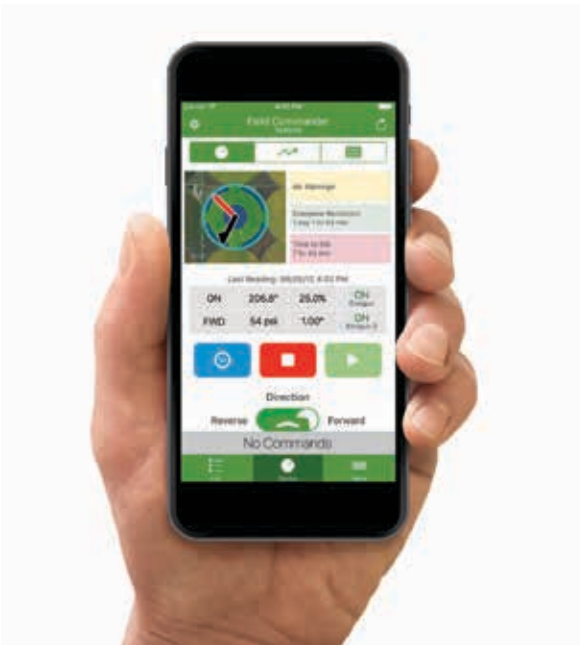

Field Commander®

Remotely monitor and control your irrigation.

The industry-leading Valley® Field Commander® incorporates patented GPS technology to remotely monitor and control irrigation systems from web-connected smartphones, tablets and computers. Installed on more pivots than all other brands units combined, it provides real-time information and up-to-the-minute alarms via email or text messaging.

Key Features

- Compatible with center pivot and linear machines
- Manage a mixed fleet of hydraulic and electric pivots
- Economically provides the functionality of a digital panel while still working with any brand or vintage of mechanical panel
- Cable theft monitoring and alerts without power
- Comprehensive management and irrigation district reports
- AgSense app available on the App Store and Google Play

Field Commander benefits include:

- Save time and money by turning a smartphone, tablet or desktop computer into a virtual control panel that can monitor and control from anywhere in the world.
- Manage a mixed fleet of hydraulic and electric pivots, bringing them to a single web dashboard when used in combination with the Valley Field Commander for hydraulic pivots.
- Industry-leading mobile app includes: Quick Start, Map View, Graphical Table Editor, Auto Restart, Active and Recent Commands and Reports and Graphs.
- “Remote Speed Override” feature allows the panel percent timer to easily override web-programmed speeds for planting, spraying, harvesting, etc.
- Set machine speed by choice of: Percent Timer, Pivot Angle, Application Rate, Hours per Revolution, or Hours to Stop Angle.
- Single or Dual Stop-In-Slot (Stop Angles).
- Auto Restart by software, not panel equipment.
- Crash Zone/Overlap Alerts help avoid machine collisions.
- Program multiple Timed Start and Timed Stop Commands.